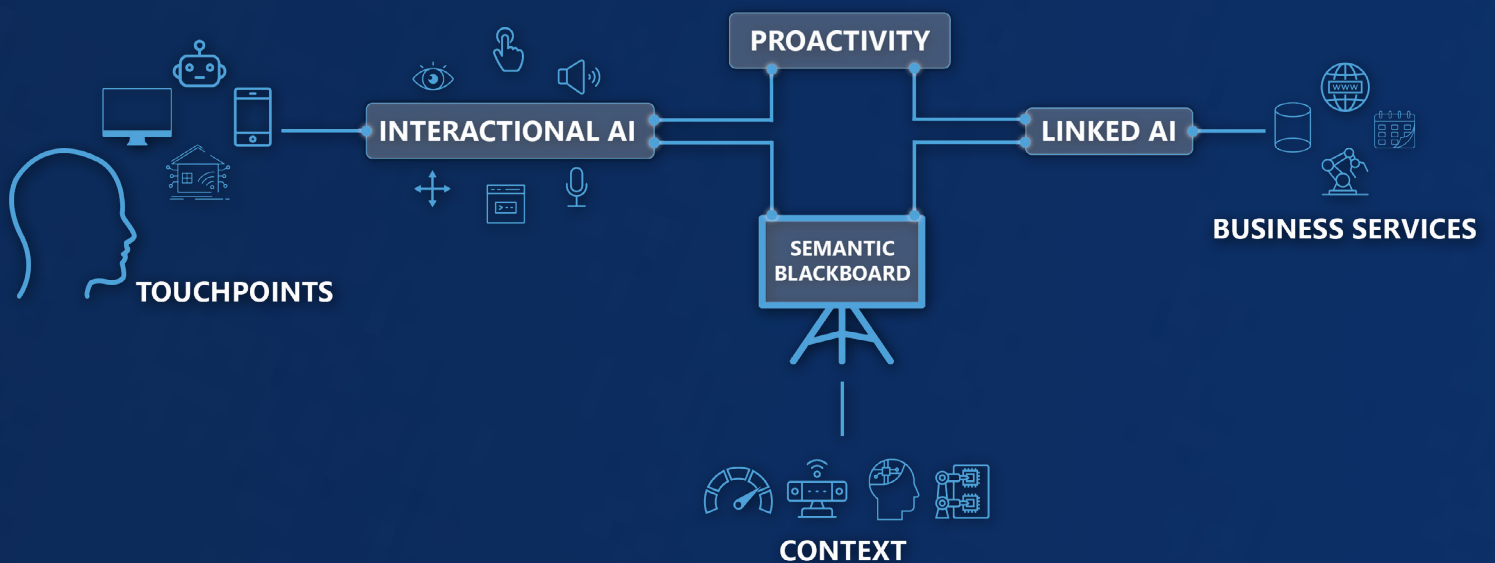

geni:O

The leading open platform to develop your own tailor-made intelligent companion

Interactive AI
Truly multimodal and personalized interaction

Linked AI
Intelligent conclusion through connection of local and external services

Semantic Data
Define once and use data from different agents which improves the flexibility to add new use cases

Controlled Proactivity
Controlled and sophisticated proactivity in consideration of full context including the user's preferences

**geni:OS runs purely embedded, in the cloud and in hybrid mode ensuring
all data stays inside your system, thus preserving your data sovereignty.**

- Java-based modular platform for natural-language interactions
- Simplified dialog design by use of a task-based approach parting from fixed interaction sequences
- Comprehensive data abstraction by use of ontologies and storage on a semantic blackboard
- Combines heterogeneous data from sensors, machine learning, external services, and user context
- Arbitrary touchpoints can be connected via REST-interface
- An automotive grade platform supporting Linux x86/ARM, QNX, Android, Windows, etc.

Breaking Data Silos

Aggregates contextual information from all sources

Context Awareness

Knows the relation between different events

Proactivity

Proactively suggests a suitable action

Your appointment has been postponed and you've gained a free time slot.
I noticed that you haven't eaten yet, you must be really hungry!
What about a lunch stop nearby? Italian as usual?